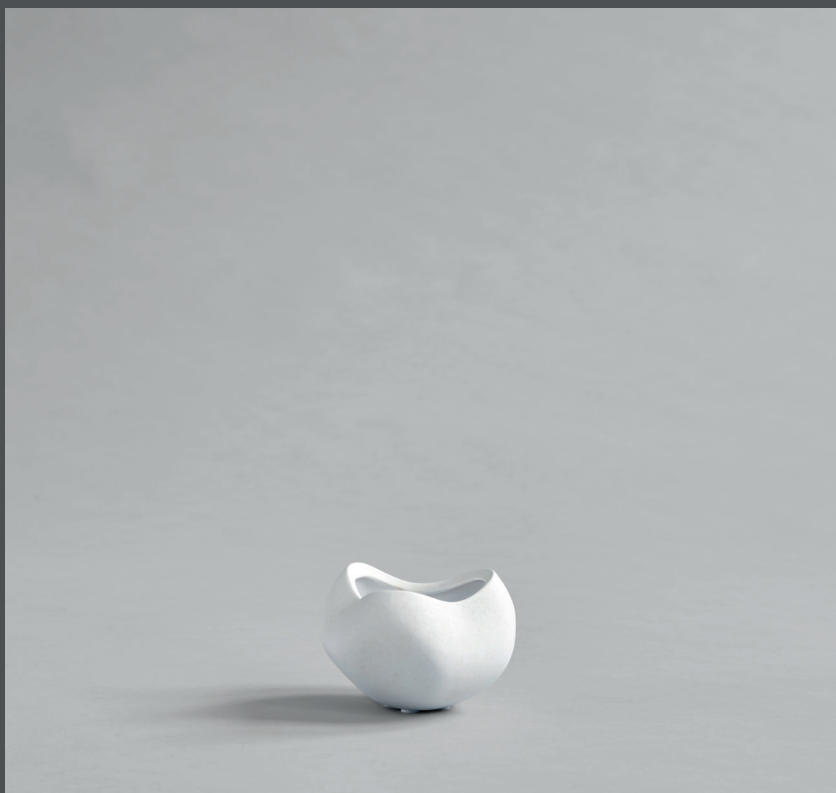

CURVE BOWL MINI

Inspired by the arts and craft of ceramic, Curve Bowl emphasises the natural qualities and materiality of clay.

Characterized by an intentionally uneven shape and surface, Curve is a beautiful organic design with a handmade touch.

The voluminous shape and depth of the bowl, makes Curve ideal for many different storage purposes, and can also stand on it's own as a decorative vase or with dry flowers.

Curve Bowl comes in two sizes and is made from ceramic. The surface is hand glazed in order to achieve a unique surface texture. The colours may vary slightly, due to that it is a handmade product. The bowl is not 100% waterproof.

Designed by Kristian Sofus Hansen & Tommy Hyldahl.

Product no: 233034

Type: Bowl

Designer / Year of design:

Kristian Sofus Hansen & Tommy Hyldahl, 2022

Colour: Bone White

Material: Ceramic

Care instructions: